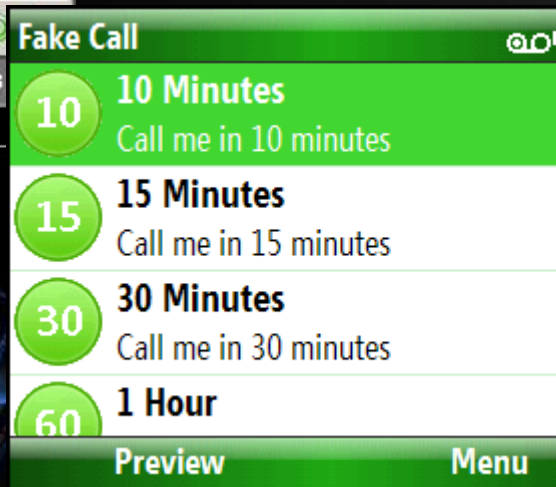

1	2abc	3def
4ghi	5jkl	6mno
7pqrs	8tuv	9wxyz
	0+	

Back New

Organizer Programs Internet

Tools Settings Multimedia

Jackson, Sue

Mobile
+1 (123) 555 0101

Send SMS +1 (123) 555 0101 Home +1 (123) 555 0100

Company +1 (123) 555 0102 Open

Это интересно – poosh, mymobiler, fakecall

poosh

Live Mesh

The screenshot displays the Live Mesh Beta web interface. At the top, there is a navigation bar with the following elements: a 'Live Mesh Beta' logo, a 'Desktop' tab, an active 'Devices' tab, a 'News' tab, a search bar, a 'Folders' tab, and a 'Web' tab. The main content area features a circular network diagram with four nodes: 'DPE-RUS-4' (a desktop monitor with a yellow warning triangle), 'RU-I-MARATB03' (another desktop monitor with a yellow warning triangle), 'Marat's BlackJack' (a mobile phone), and 'Add Device' (a large orange circle with a white plus sign). A central icon of a laptop with a globe is positioned at the bottom of the circle. Below the network diagram is a 'Live Desktop' status panel. This panel indicates the desktop is 'Online' and provides a 'Connect →' button and a 'What's this?' link. A 'Storage' section shows a progress bar for '62% used' and the text '3165 MB of 5120 MB used'. A 'Tip' box on the right explains that connecting to the Live Desktop allows access to the mesh from the web, including devices and shared folders.